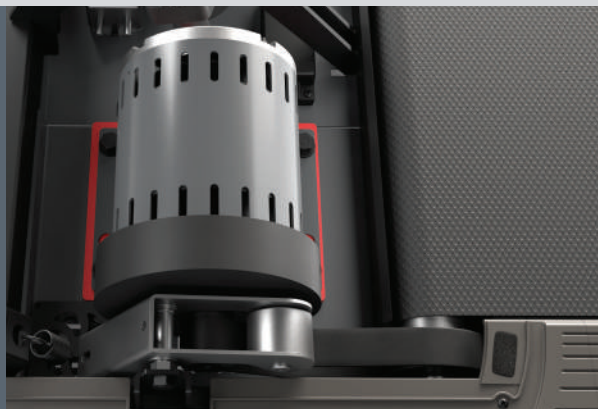

MATRIX

LIFESTYLE TREADMILL

Everything you need — and nothing you don't — to give the people you serve a beautifully simple run.

Our light-commercial treadmill is ideal for multi-family housing, small hotels, corporate facilities and municipal buildings. Compact design and low step-on make a solid run accessible to everyone, even when space is at a premium. The durable drive and deck keep it running smoothly for years, and streamlined maintenance minimizes downtime.

4.2 HP AC motor with Dynamic Response Drive System fine-tunes response based on footfall pattern for a smooth, consistent workout up to 20 km/h / 12 mph. Conveniently placed speed and incline controls provide tactile feedback with each adjustment.

Self-lubricating Ultimate Deck System with industrial-grade cushioning provides over 25,000 miles of proven performance.

An easy-to-open motor cover streamlines service and maintenance by helping technicians get in and out more quickly, minimizing downtime.